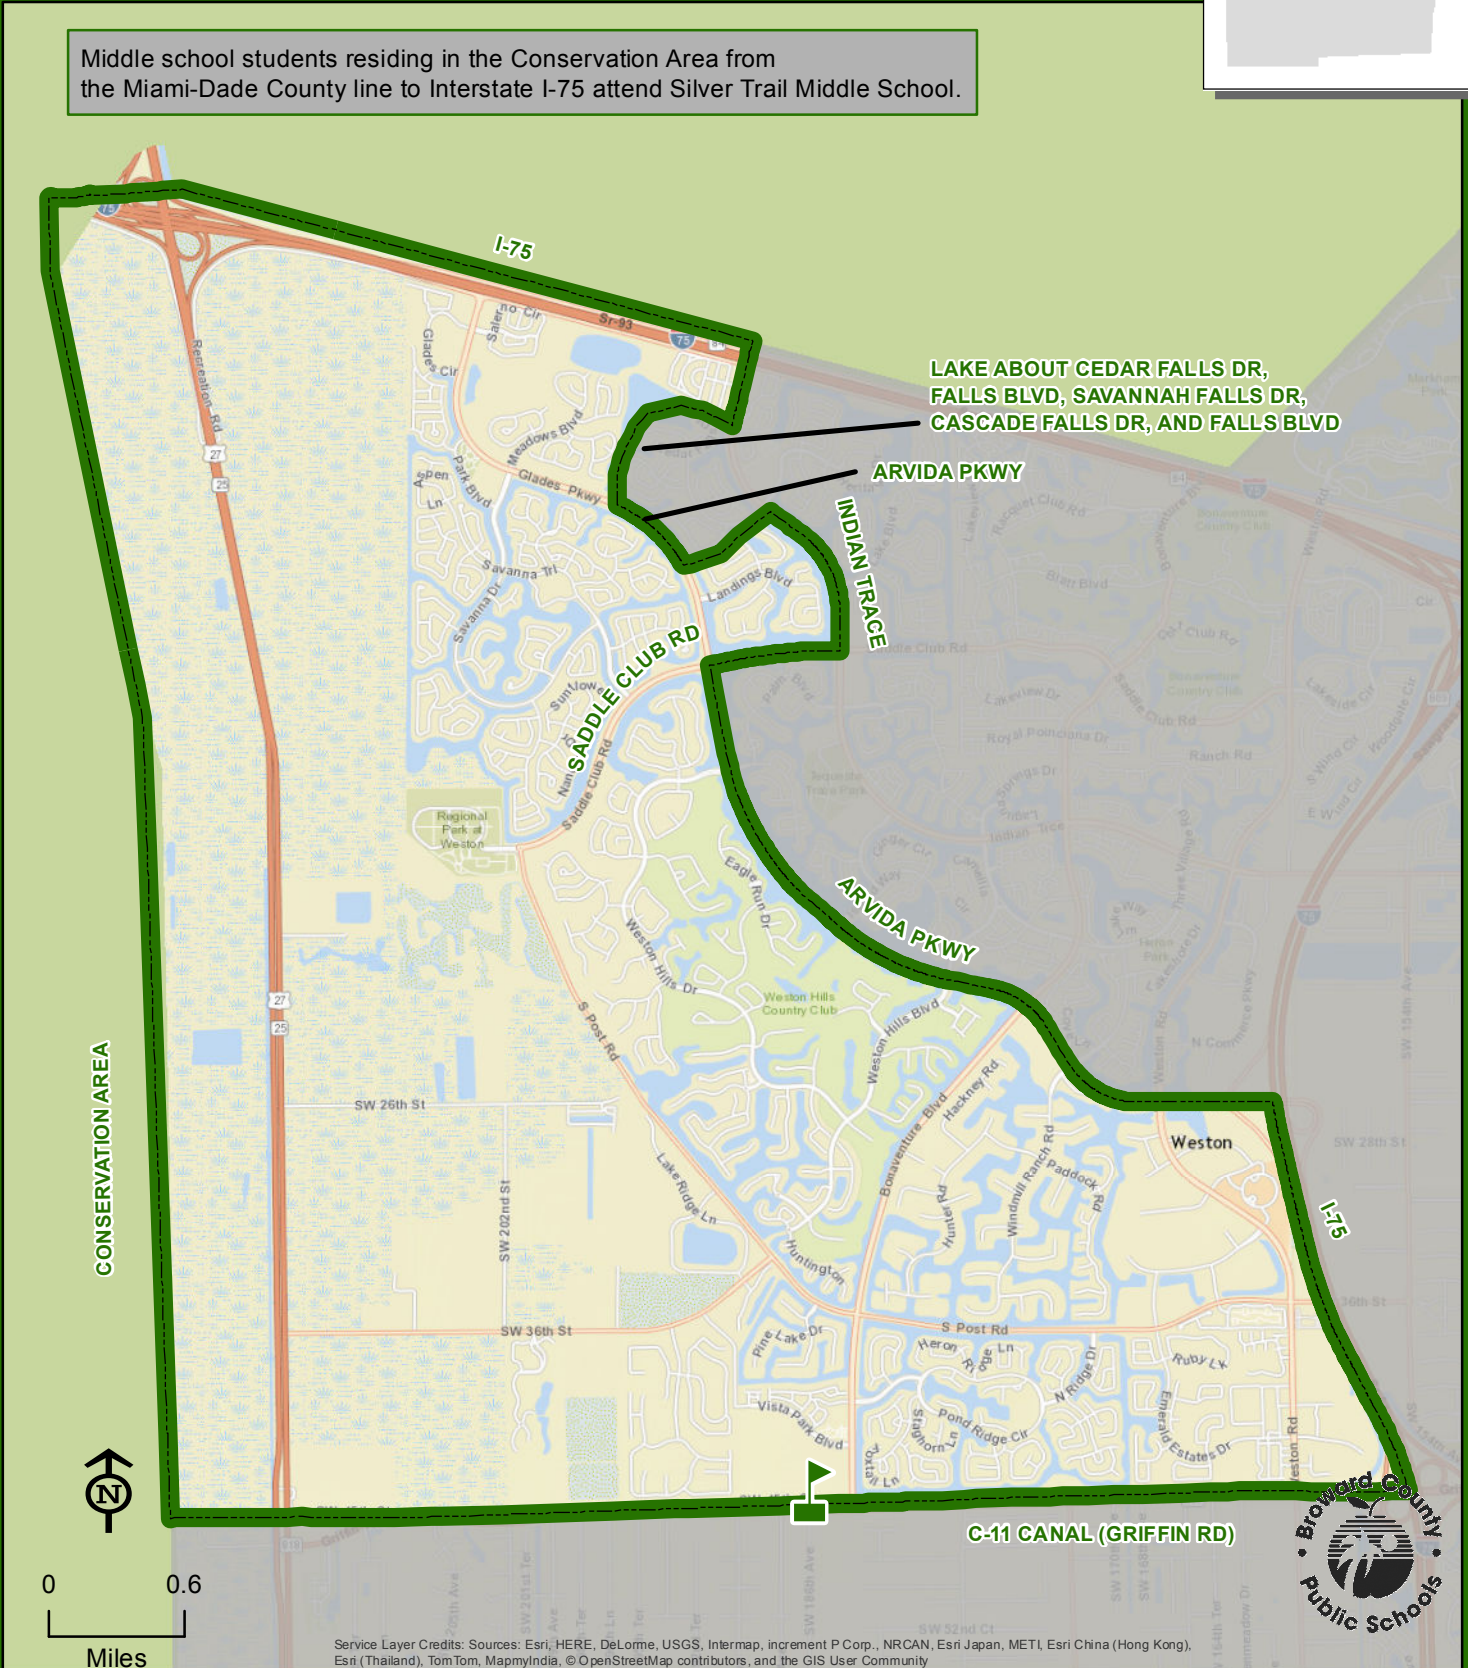

FALCON COVE MIDDLE SCHOOL

4251 BONAVENTURE BOULEVARD
WESTON, FLORIDA 33332
754-323-3200

Innovative Program

Middle school students residing in the Conservation Area from the Miami-Dade County line to Interstate I-75 attend Silver Trail Middle School.

FALCON COVE

Service Layer Credits: Sources: Esri, HERE, DeLorme, USGS, Intermap, increment P Corp., NRCAN, Esri Japan, METI, Esri China (Hong Kong), Esri (Thailand), TomTom, MapyIndia, © OpenStreetMap contributors, and the GIS User Community

THIS MAP IS FOR CONCEPTUAL PURPOSES ONLY AND SHOULD NOT BE USED FOR LEGAL BOUNDARY DETERMINATIONS